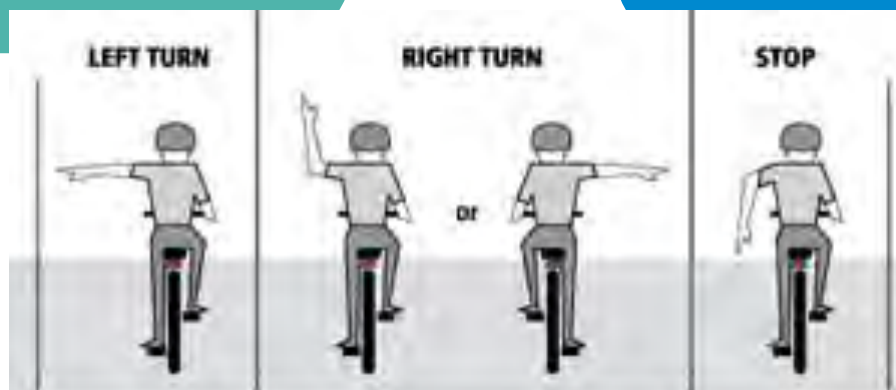

FOR YOUTH DEVELOPMENT®
FOR HEALTHY LIVING
FOR SOCIAL RESPONSIBILITY

SMART CYCLING CLASS

Presented by the Sonoma County Bicycle Coalition

IMPROVE YOUR BICYCLE
SAFETY SKILLS AND
CONFIDENCE IN A SUPPORTIVE
ENVIRONMENT!

ALL AGES AND LEVELS OF BIKE
EXPERIENCE WELCOME!
GET READY FOR BIKE TO WORK DAY ON
MAY 9TH!

LEARN:
LEGAL RIGHTS
RESPONSIBILITIES
SAFETY CHECKS
HAZARD AVOIDANCE
SAFE TURNING PRACTICES
BEST LANE POSITIONING